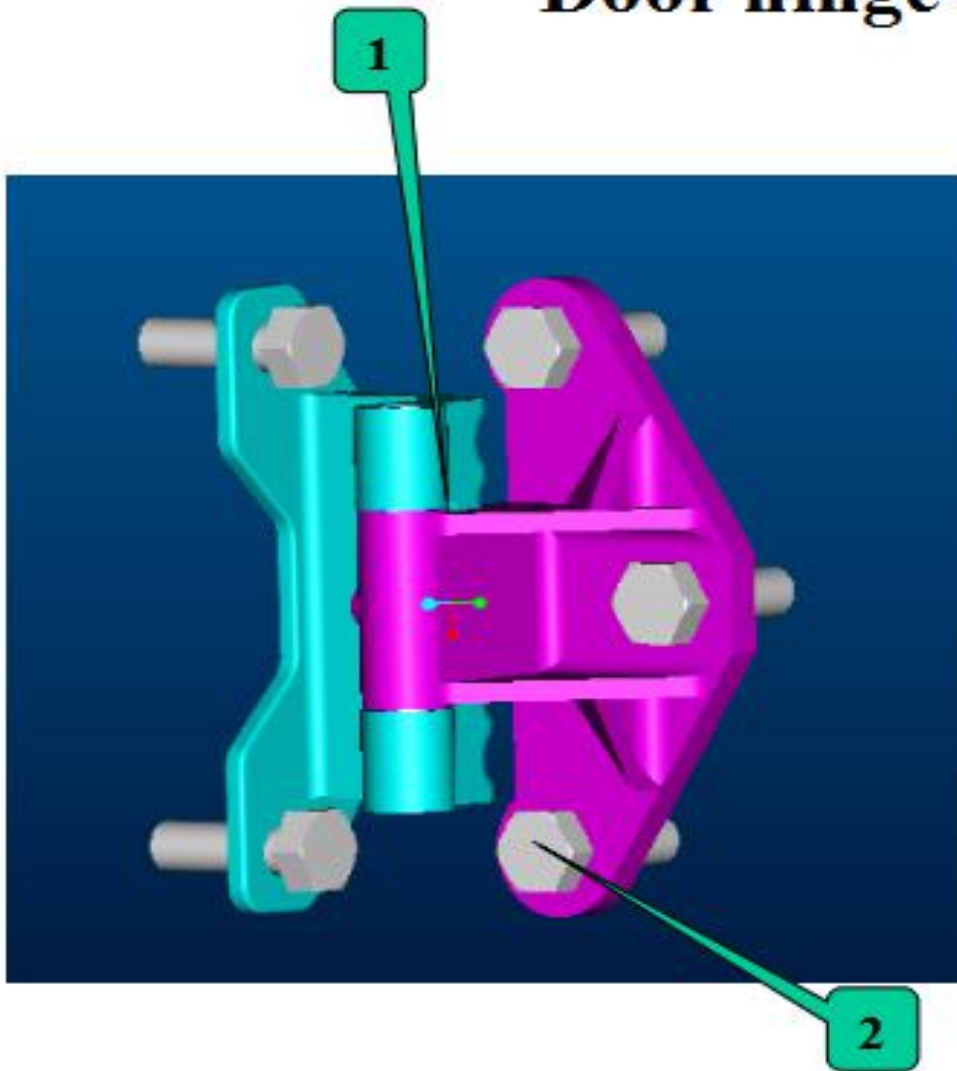

Door hinge installation

No	Parts number	Parts name	Quantity
1	AZ1642210009	Door hinge assembly	4
2	Q1840825	Flange surface bolt	24